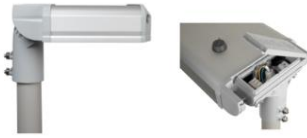

LED lm and Sys lm for 3000K are 5% lower

STREET, LB series NEW	STANDARD	mA	W	LED lm (4000K & 3000K)	Sys lm (4000 & 3000K)	Sys lm/W (4000 & 3000K)	Price
	12 LED 90 deg (C optic)	300 - 600	12 - 23	1.951 - 3.675	1.814 - 3.418	147 - 152	153,7 €
	12 LED	300 - 1050	12 - 42	1.951 - 5.915	1.814 - 5.501	131 - 152	153,7 €
	24 LED	300 - 1050	24 - 81	3.894 - 11.566	3.621 - 10.576	137 - 155	193,5 €
	36 LED	300 - 1050	34 - 119	5.790 - 17.268	5.385 - 16.056	135 - 160	222,6 €
	48 LED	300 - 1050	44 - 156	7.777 - 22.734	7.233 - 21.143	136 - 166	249,1 €
	60 LED	300 - 950	54 - 175	9.634 - 25.970	8.960 - 24.152	138 - 166	278,3 €
	72 LED	300 - 800	65 - 174	11.212 - 26.801	10.427 - 24.925	143 - 161	302,1 €
	108 LED	300 - 800	97 - 263	17.267 - 41.032	16.058 - 38.160	145 - 165	432,0 €
	144 LED	300 - 700	130 - 303	22.423 - 47.657	20.853 - 44.321	147 - 161	522,1 €
	SUPREME (less glare, higher lm/W, CRI80)						
	28 LED	75 - 150	7 - 14	1.240 - 2.390	1.153 - 2.223	154 - 156	145,2 €
	56 LED	75 - 150	14 - 27	2.420 - 4.701	2.251 - 4.372	160 - 162	165,4 €
	112 LED	75 - 150	27 - 53	4.870 - 9.314	4.529 - 8.662	164 - 167	224,7 €
	168 LED	75 - 150	38 - 77	7.238 - 13.875	6.731 - 12.904	169 - 175	281,4 €
	224 LED	75 - 150	51 - 102	9.323 - 17.990	8.670 - 16.731	165 - 170	386,4 €
	280 LED	75 - 150	65 - 126	11.509 - 22.238	10.703 - 20.681	164 - 168	454,7 €