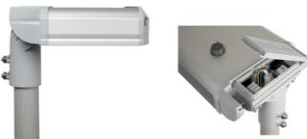

MODEL WITH MAXIMUM VALUES. DEFINE THE VALUES BEFORE ORDER (first 3 days all values are doubled)	BIODYNAMIC Amber / 2200K - 4000K	up to W	up to LED lm	Price
		46	4.397	296,1 €
		84	7.851	387,9 €

STREET - with cover glass, LB series NEW	STANDARD	mA	W	LED lm (4000K & 3000K)	Sys lm (4000 & 3000K)	Sys lm/W (4000 & 3000K)	Price
	12 LED	300 - 1050	12 - 42	1.951 - 5.915	1.639 - 4.969	119 - 138	185,5 €
	24 LED	300 - 1050	24 - 81	3.894 - 11.566	3.271 - 9.715	121 - 140	241,2 €
	36 LED	300 - 1050	34 - 119	5.790 - 17.268	4.864 - 14.505	122 - 145	270,3 €
	48 LED	300 - 1050	44 - 156	7.777 - 22.734	6.533 - 19.097	123 - 150	296,8 €
	60 LED	300 - 950	54 - 175	9.634 - 25.970	8.093 - 21.815	125 - 150	326,0 €
	72 LED	300 - 800	65 - 174	11.212 - 26.801	9.418 - 22.513	129 - 145	349,8 €
	108 LED	300 - 800	97 - 263	17.267 - 41.032	14.504 - 34.467	131 - 149	527,4 €
	144 LED	300 - 700	130 - 303	22.423 - 47.657	18.835 - 40.032	132 - 145	633,4 €
	SUPREME (less glare, higher lm/W, CRI80)						
	28 LED	75 - 150	7 - 14	1.240 - 2.390	1.041 - 2.008	139 - 141	179,4 €
	56 LED	75 - 150	14 - 27	2.420 - 4.701	2.033 - 3.949	145 - 146	215,4 €
	112 LED	75 - 150	27 - 53	4.870 - 9.314	4.091 - 7.824	148 - 151	274,8 €
	168 LED	75 - 150	38 - 77	7.238 - 13.875	6.080 - 11.655	152 - 158	331,5 €
	224 LED	75 - 150	51 - 102	9.323 - 17.990	7.831 - 15.112	149 - 154	484,2 €
	280 LED	75 - 150	65 - 126	11.509 - 22.238	9.667 - 18.680	148 - 152	568,4 €